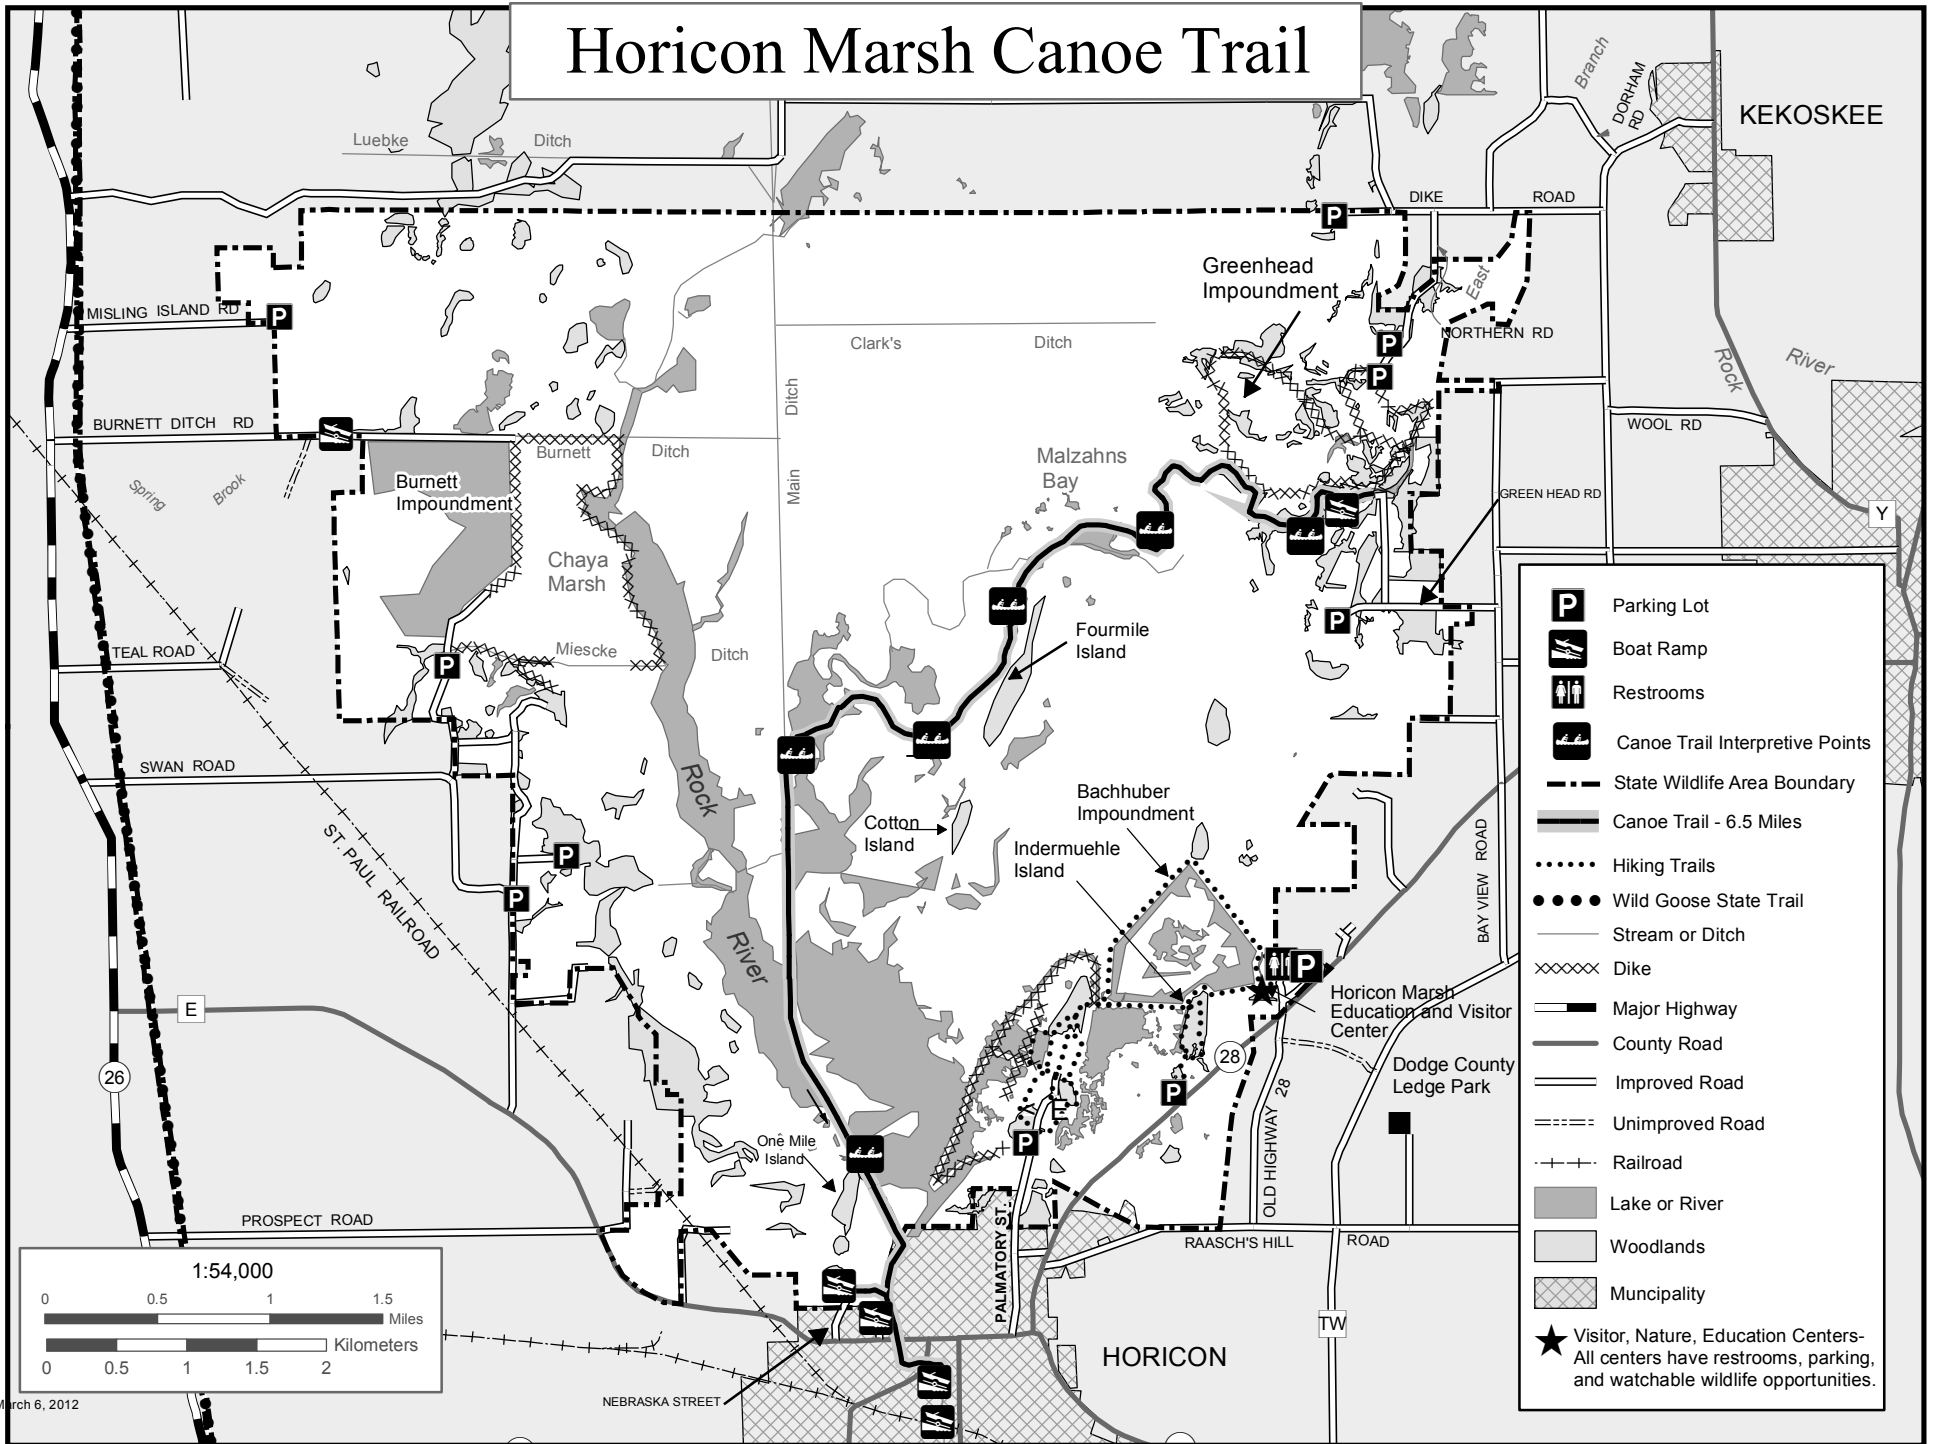

Horicon Marsh Canoe Trail

- P** Parking Lot
- Boat Ramp
- Restrooms
- Canoe Trail Interpretive Points
- State Wildlife Area Boundary
- Canoe Trail - 6.5 Miles
- Hiking Trails
- Wild Goose State Trail
- Stream or Ditch
- Dike
- Major Highway
- County Road
- Improved Road
- Unimproved Road
- Railroad
- Lake or River
- Woodlands
- Municipality
- Visitor, Nature, Education Centers - All centers have restrooms, parking, and watchable wildlife opportunities.